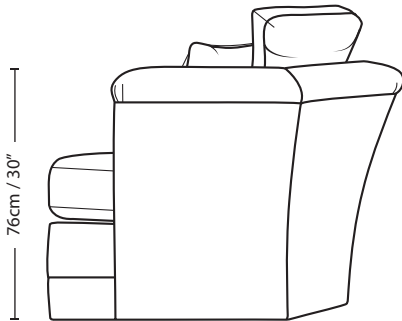

# SAVANNAH

3.5 SEATER HEX BACK FORMAL CUSHION

31cm / 12" | 197cm / 78" | 31cm / 12"

259cm / 102"

Overall Height	Overall Width	Overall Depth	Arm Height	Back Height of Frame	Seat Height	Arm Width	Inside Width Arm to Arm	Seat Depth to Cushions	Seat Depth no Cushions
89cm / 35"	259cm / 102"	107cm / 42"	76cm / 30"	76cm / 30"	51cm / 20"	31cm / 12"	197cm / 78"	55cm / 22"	79cm / 31"

Seating sizes vary to a great extent and particularly wherever there are soft cushions involved, this is magnified with front of seat to back cushion depths, whilst formal back cushions will vary with age and plumping. It is essential to note that scatter back cushion depths will adjust from which point you measure, overtime and with plumping, the accurate measurement does not exist as it will resize each and every time you enjoy its comfort.