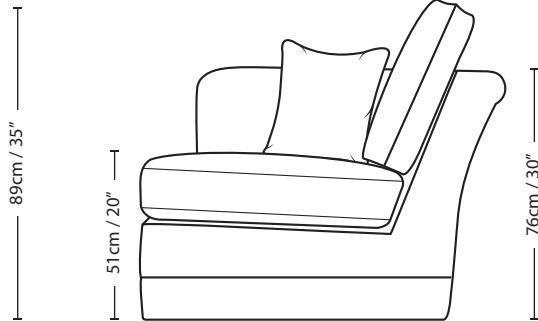

# SAVANNAH

3.5 SEATER HEX BACK FORMAL CUSHION

31cm / 12" | 197cm / 78" | 31cm / 12"

259cm / 102"

Overall Height	Overall Width	Overall Depth	Arm Height	Back Height of Frame	Seat Height	Arm Width	Inside Width Arm to Arm	Seat Depth to Cushions	Seat Depth no Cushions
89cm / 35"	259cm / 102"	107cm / 42"	76cm / 30"	76cm / 30"	51cm / 20"	31cm / 12"	197cm / 78"	55cm / 22"	79cm / 31"

Seating sizes vary to a great extent and particularly wherever there are soft cushions involved, this is magnified with front of seat to back cushion depths, whilst formal back cushions will vary with age and plumping. It is essential to note that scatter back cushion depths will adjust from which point you measure, overtime and with plumping, the accurate measurement does not exist as it will resize each and every time you enjoy its comfort.